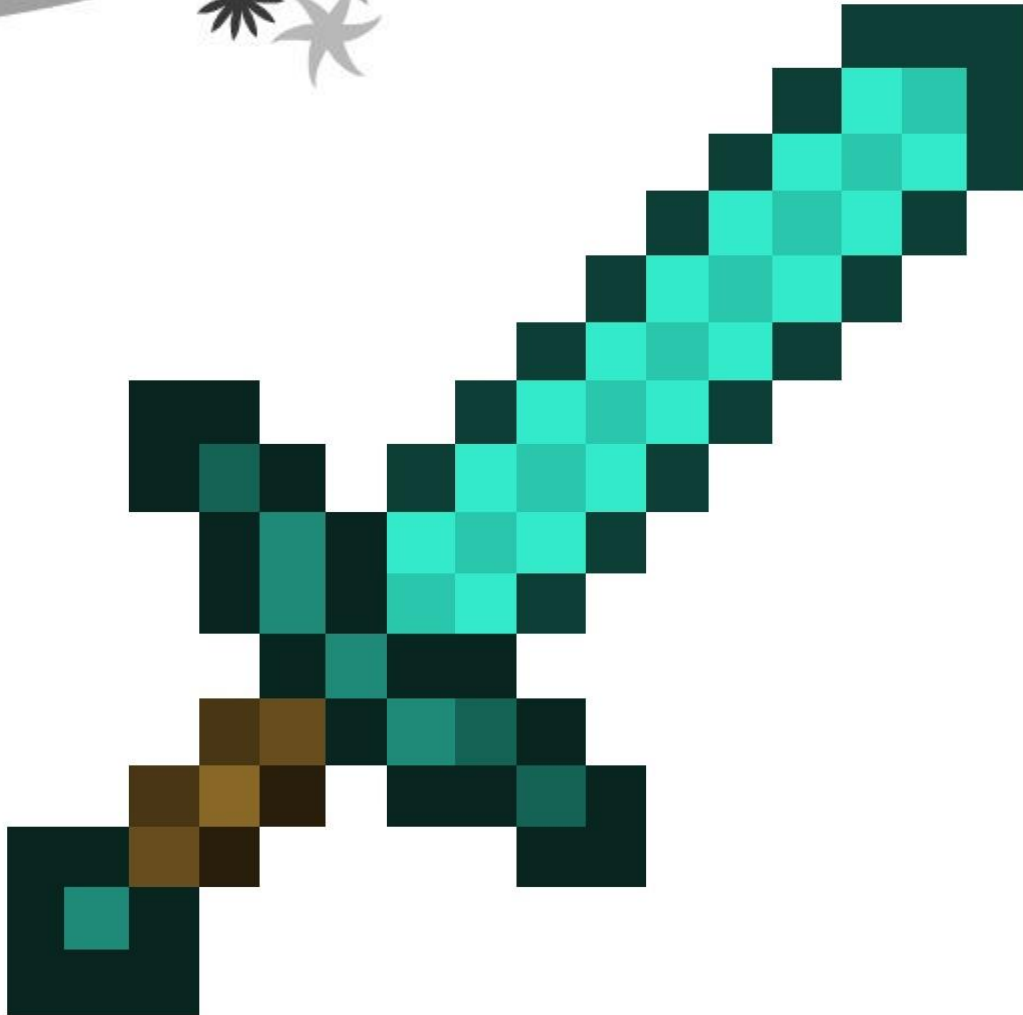

MINECRAFT DIAMOND SWORD GIFT CARD HOLDER TEMPLATE

©2016 DAZZLEWHILEFRAZZLED.COM. ALL RIGHTS RESERVED.

MINECRAFT DIAMOND SWORD GIFT CARD HOLDER TEMPLATE

©2016 DAZZLEWHILEFRAZZLED.COM. ALL RIGHTS RESERVED.