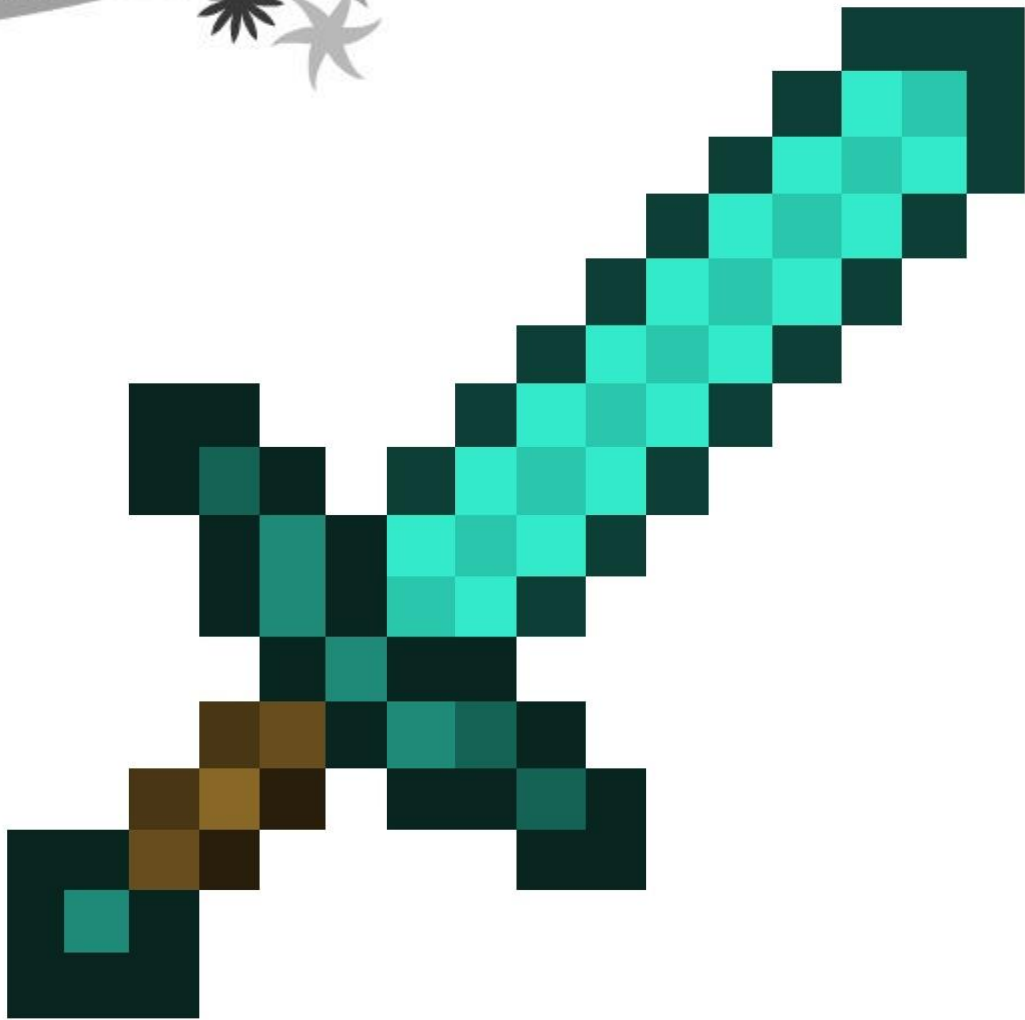

MINECRAFT DIAMOND SWORD GIFT CARD HOLDER TEMPLATE

©2016 DAZZLEWHILEFRAZZLED.COM. ALL RIGHTS RESERVED.

MINECRAFT DIAMOND SWORD GIFT CARD HOLDER TEMPLATE

©2016 DAZZLEWHILEFRAZZLED.COM. ALL RIGHTS RESERVED.